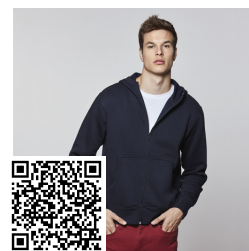

COMPOSITION

60% cotton / 40% polyester, non brushed fleece, 280 gsm.

REMARKS

*Heather grey 58: 85% cotton / 15% viscose.
*Removable label.
*Antipilling treatment.

SIZES

Adults: S · M · L · XL · XXL / Kids:

SCHEME

QUANTITIES

	Box	Pack
Adults	20 un.	1 un.

COLORS

SIZES

Adults	S	M	L	XL	XXL
WIDTH (A)	50cm	53cm	56cm	59cm	62cm
HIGH (B)	63cm	66cm	69cm	72cm	75cm

*[Measured from the edge 1 cm below the sleeves / Measured from the highest point of the shoulder to the end of the garment]

PRINTING TECHNIQUES AVAILABLE

RELATED MODELS

ELBRUS CQ1103

JANGA CQ1110

MONTBLANC CQ6421

AMANDUS SU1102