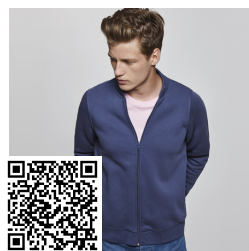

RELATED MODELS

ELBRUS CQ1103