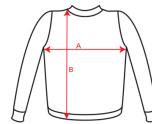

FUJI SU1105

DESCRIPTION

Non brushed fleece jacket with details in fluor colour. Central zip with puller to contrast. Hood with lining in microperforated polyester fabric in contrasting fluor colour and drawstring and contrasting metal eyelets in fluor colour. Long sleeves with cuff and waist rib 1x1. Two front pockets with wide trim. Reinforced covered seams in neck.

COMPOSITION

60% cotton / 40% polyester, non brushed fleece, 280 gsm.

REMARKS

*Heather grey 58: 85% cotton / 15% viscose.
*Removable label.
*Antipilling treatment.

SIZES

Adults: S · M · L · XL · XXL / Kids:

SCHEME

QUANTITIES

	Box	Pack
Adults	20 un.	1 un.

COLORS

SIZES

Adults	S	M	L	XL	XXL
WIDTH (A)	50cm	53cm	56cm	59cm	62cm
HIGH (B)	63cm	66cm	69cm	72cm	75cm

*[Measured from the edge 1 cm below the sleeves / Measured from the highest point of the shoulder to the end of the garment]