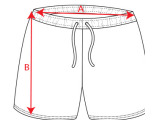

COMPOSITION

Fabric: 90% polyester / 10% elastane, 130 gsm.  
Short leggings: 84% polyester / 16% elastane, 170 gsm .

REMARKS

Easy dry breathable fabric.  
\*Removable label.

SIZES

Adults: S · M · L · XL / Kids:

SCHEME

QUANTITIES

Box	Pack
50 un.	1 un.

Adults

COLORS

SIZES

Adults	S	M	L	XL
WIDTH (A)	34cm	36cm	38cm	40cm
HIGH (B)	28cm	30cm	32cm	34cm

\*[Measures in the waist / Measures from the waist to the bottom hem of the trouser]