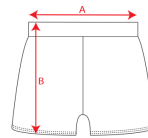

NELLY PA0322

DESCRIPTION

Sport shorts with elastic waist.

COMPOSITION

100% cotton, single jersey, 210 gsm.

REMARKS

*Removable label.
*Available children sizes.

SIZES

Adults: S · M · L · XL / Kids: 4 YEARS · 6 YEARS · 8 YEARS · 10 YEARS · 12 YEARS

SCHEME

QUANTITIES

	Box	Pack
Adults	100 un.	1 un.
Kids	100 un.	1 un.

COLORS

02

SIZES

Adults	S	M	L	XL
WIDTH (A)	32cm	34cm	36cm	38cm
HIGH (B)	28cm	30cm	32cm	34cm

Kids	4 YEARS	6 YEARS	8 YEARS	10 YEARS	12 YEARS
WIDTH (A)	22cm	24cm	26cm	28cm	30cm
HIGH (B)	21cm	23cm	25cm	27cm	29cm

*[Measures in the waist / Measures from the waist to the bottom hem of the trouser]

PRINTING TECHNIQUES AVAILABLE