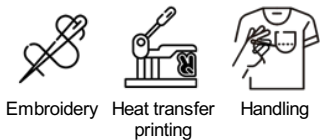

PRINTING TECHNIQUES AVAILABLE