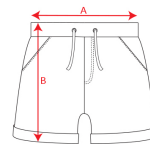

SPIRO BE0449

DESCRIPTION

Sport shorts with elastic waistband and adjustable draw cord. Simulated zipper. Side pockets, back pocket and folded bottoms with security stitches.

COMPOSITION

60% cotton / 40% polyester, non brushed fleece, 290 gsm.

REMARKS

*Heather grey 58: 55% cotton / 40% polyester / 5% viscose.
*Removable label

SIZES

Adults: M · L · XL / Kids:

SCHEME

QUANTITIES

Adults

Box	Pack
30 un.	1 un.

COLORS

SIZES

Adults	M	L	XL
WIDTH (A)	42cm	44cm	46cm
HIGH (B)	44cm	46cm	48cm

*[Measures in the waist / Measures from the waist to the bottom hem of the trouser]

PRINTING TECHNIQUES AVAILABLE

RELATED MODELS

SPORT BE6705