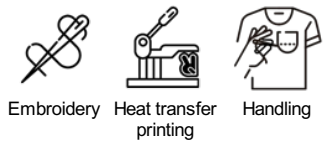

COLORS

SIZES

Adults	M	L	XL
WIDTH (A)	42cm	44cm	46cm
HIGH (B)	44cm	46cm	48cm

*[Measures in the waist / Measures from the waist to the bottom hem of the trouser]

PRINTING TECHNIQUES AVAILABLE

RELATED MODELS

SPORT BE6705