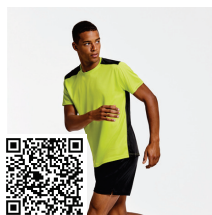

CALCIO PA0484