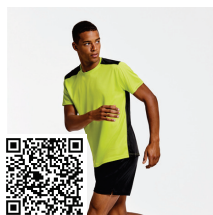

CALCIO PA0484