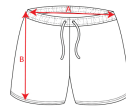

LAZIO BE0418

KIDS NEW

DESCRIPTION

All-sport bermuda short. Side pockets with zip. Elastic waistband with contrasting inner drawcord. Side band to contrast.

COMPOSITION

100% polyester, 200 gsm

REMARKS

* Removable label. * Technical fabric. * Available in children's sizes.

SIZES

Adults: S · M · L · XL · XXL / Kids: 4 YEARS · 6 YEARS · 8 YEARS · 10 YEARS · 12 YEARS · 14 YEARS · 16 YEARS

SCHEME

QUANTITIES

	Box	Pack
Kids	50 un.	1 un.

COLORS

SIZES

Adults	S	M	L	XL	XXL
WIDTH (A)	36cm	38cm	40cm	42cm	44cm
HEIGHT (B)	42cm	44cm	46cm	48cm	50cm

Kids	4 YEARS	6 YEARS	8 YEARS	10 YEARS	12 YEARS	14 YEARS	16 YEARS
WIDTH (A)	22cm	24cm	26cm	28cm	30cm	32cm	34cm
HEIGHT (B)	29cm	31cm	33cm	35cm	37cm	39cm	41cm

RELATED MODELS