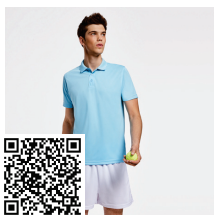

RELATED MODELS

PLAYER PA0453