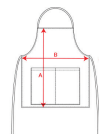

RAMSAY DE9128

NEW

DESCRIPTION

Long apron with tape on the neck to tone and side ribbons for lacing.

COMPOSITION

80% polyester / 20% cotton, 190 gsm

REMARKS

* Model for food industry. * Removable label.

SIZES

Adults: ONE SIZE / Kids:

SCHEME

QUANTITIES

	Box	Pack
Adults	100 un.	50 un.

COLORS

SIZES

Adults	ONE SIZE
WIDTH (A)	65cm
HEIGHT (B)	90cm

RELATED MODELS