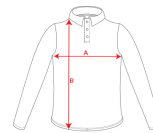

CARPE CHILD PO5008

DESCRIPTION

Long sleeve polo shirt, ribbed collar and cuffs and 2 button placket. Elastane 1x1 rib cuffs
Reinforced covered seams in collar.

COMPOSITION

65% polyester / 35% cotton, piqué, 220 gsm.

REMARKS

*Removable label.

PACKAGING

Adult: Box - [UnitBox] un. / Pack - [UnitPack] un.

Child: Box - 50 un. / Pack - 1 un.

SIZES

Adults: / Kids: 1/2 · 3/4 · 5/6 · 7/8 · 9/10 · 11/12

SCHEME

QUANTITIES

	Box	Pack
Adults	[UnitBox] un.	[UnitPack] un.
Childs	50 un.	1 un.

COLORS

01

SIZES

CHILDS	1/2	3/4	5/6	7/8	9/10	11/12
WIDTH (A)	31,5cm	33cm	36cm	40cm	44cm	48cm
HIGH (B)	40cm	46cm	50cm	54cm	58cm	62cm

[Measured from the edge 1 cm below the sleeves / Measured from the highest point of the shoulder to the end of the garment]

RELATED MODELS

POINTER CHILD CA1205

PEGASO CHILD PO6610