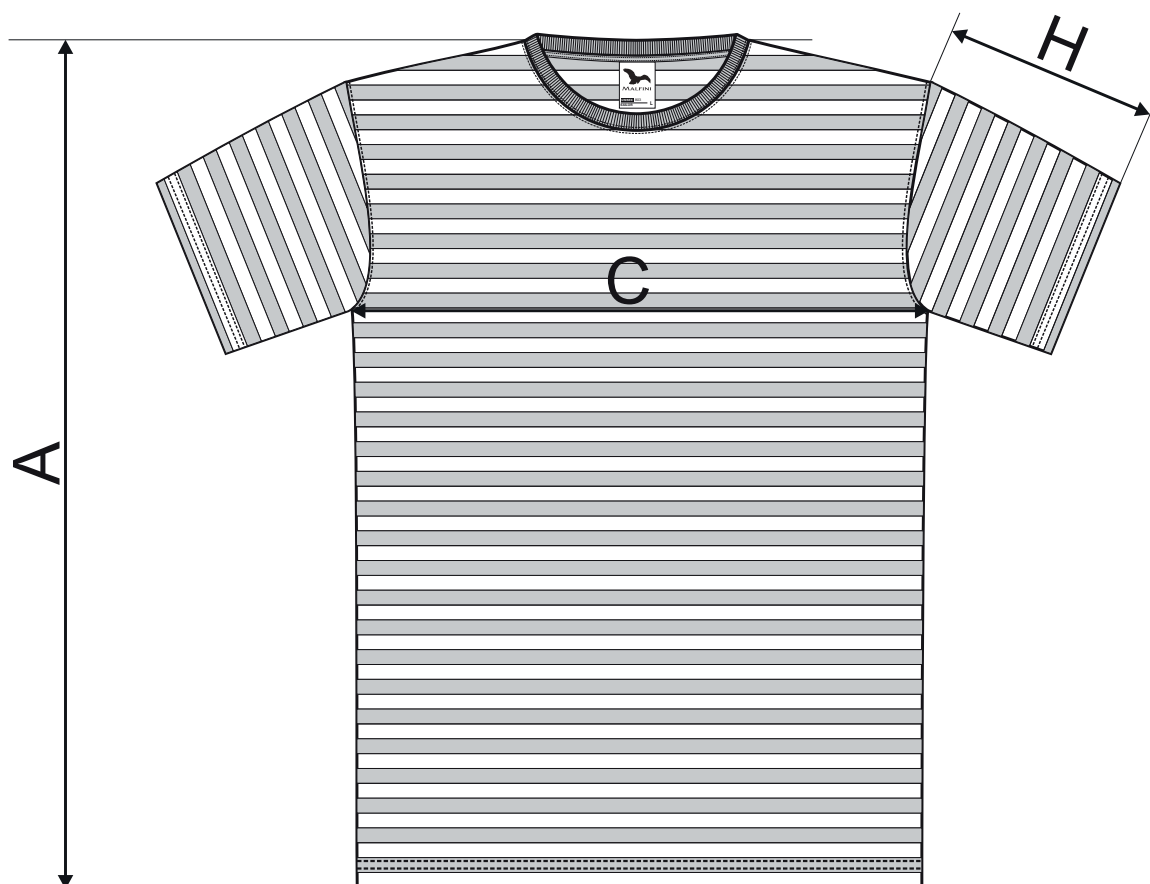

803 Sailor

SIZE SPECIFICATION [cm]

size	XS	S	M	L	XL	2XL	3XL
A	66	69	72	75	78	80	84
C	47	50	53	56	59	62	71
H	18	19	20	21	21,5	22	25

All size specifications listed are in cm. Accepted tolerance of up to ± 5%.