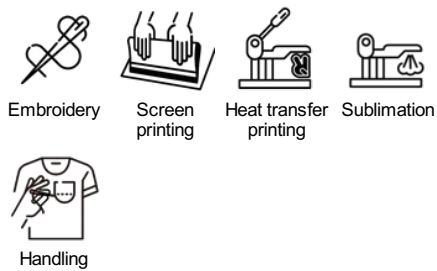

PRINTING TECHNIQUES AVAILABLE