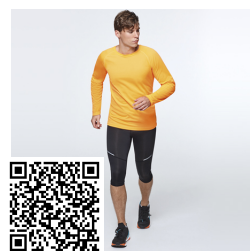

RELATED MODELS

MONTECARLO L/S CA0415