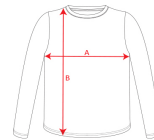

CAMIMERA CA0450

DESCRIPTION

Short sleeve technical t-shirt, crew neck. Available in different colours and sizes.

COMPOSITION

100% polyester pique knit, 135 gsm.

REMARKS

- *Breathable fabric, easy wash and dry.
- *Removable label.
- *Technical fabric.
- *Special product for sublimation.

SIZES

Adults: S · M · L · XL · XXL · XXXL / Kids: 4 YEARS · 8 YEARS · 12 YEARS · 16 YEARS

SCHEME

QUANTITIES

	Box	Pack
Adults	50 un.	5 un.
Kids	50 un.	5 un.

COLORS

SIZES

Adults	S	M	L	XL	XXL	XXXL
WIDTH (A)	48cm	51cm	54cm	57cm	60cm	63cm
HEIGHT (B)	69cm	71cm	72cm	73cm	74cm	75cm

Kids	4 YEARS	8 YEARS	12 YEARS	16 YEARS
WIDTH (A)	35cm	39cm	43cm	47cm
HEIGHT (B)	50cm	55cm	60cm	65cm

*[Measured from the edge 1 cm below the sleeves / Measured from the highest point of the shoulder to the end of the garment]