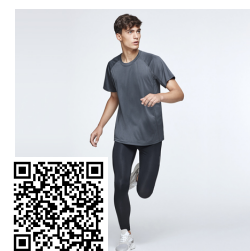

CAMIMERA CA0450

DESCRIPTION

Short sleeve technical t-shirt, crew neck. Available in different colours and sizes.

COMPOSITION

100% polyester pique knit, 135 gsm.

REMARKS

- *Breathable fabric, easy wash and dry.
- *Removable label.
- *Technical fabric.
- *Special product for sublimation.

PRINTING TECHNIQUES AVAILABLE

RELATED MODELS

MONTECARLO L/S CA0415

MONTECARLO WOMAN CA0423

MONTECARLO CA0425

SHANGHAI CA6595

The colors and measures contained in this sheet are rounded to the colors and sizes of our products. Due to continued work in product improvement and renovations of the same stock are subject to change or modification not reflected in this document. Claims based on the colors or sizes that are listed on this sheet will not be accepted. ROLY reserves the right to change without notice colors and measures regarding the products described in this data sheet.